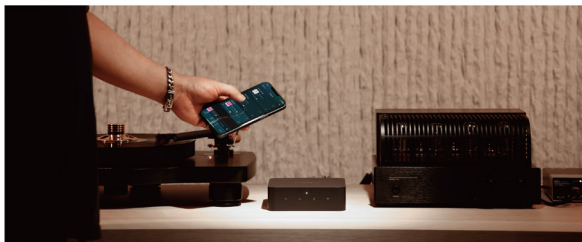

Hi-Res Audiophile-Grade Music Streamer

Wiim Pro Plus Audio Streamer + Premium DAC/ADC

- **Premium AKM HiFi DAC** Wiim Pro Plus features the latest generation AKM 4493SEQ DAC. This high-precision, low-jitter DAC supports audio up to 768 kHz/32-bit, boasting an impressive 120 dB (A-wt) SNR and -110dB THD+N (1 kHz)
- **AirPlay 2 Receiver and Chromecast Audio** - Wiim Pro Plus turns your stereo into an AirPlay2 - enabled speaker to stream the music you love from iOS and Mac devices or stream TV audio from Apple TV. Chromecast lets you stream music, TV audio, radio station, podcasts, and local content from hundreds of Chromecast-enabled apps to one or multiple audio devices simultaneously.
- **Gapless Playback Hi-Res 192 kHz, 24-bit Music** - Stream up to 24-bit/192 kHz music wirelessly on its digital and analog output. It can play your music gaplessly and provides bit perfect output via its digital optical or Coax output.