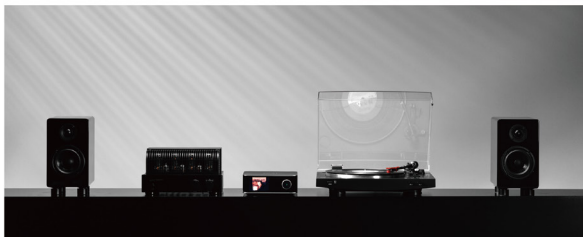

Get ready for a musical journey with unparalleled convenience and fidelity!

*Available late Q2 2024

Wiim Ultra Audio streamer + Display

- **High-performance music streamer** with Premium 32-bit/384kHz ES9038Q2M SABRE DAC
- **A rich selection of audio inputs and outputs**, including HDMI ARC, Line, Phono, and Optical Inputs, along with Line, Optical, Coaxial, USB, Subwoofer, and dedicated Headphone Outputs
- **Latest Wi-Fi 6E and BT 5.3** with two antennas offering rock-solid Bluetooth or Wi-Fi audio streaming
- **Touchscreen Display**, Elegant aluminum case with 3.5" vibrant touchscreen display covered with glass
- **Built-in room correction** takes precise acoustic measurements of your room, creating customized correction for your speakers and subwoofer
- **Stream Hi-Res music** with bit-perfect digital output or high-fidelity analog audio (SNR>120dB, THD+N<0.0002%)
- **Gapless playback of Hi-Res music** up to 24-bit/192 kHz using SPDIF, Coax, Line, and Headphone output.