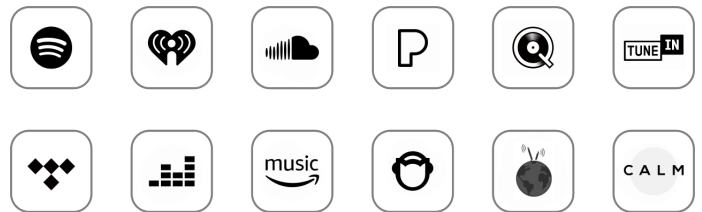

Sub Out

WiiM Amp embodies the ultimate streaming amplifier, crafted for devoted music lovers. It seamlessly integrates with a plethora of cutting-edge technologies, including Apple AirPlay 2, Google Chromecast, Alexa Music Cast, DLNA, Spotify Connect, and TIDAL Connect, all of which deliver an impeccable audio experience in Hi-Res, lossless quality while enabling multiroom functionality.

Once **WiiM Amp** is connected to your cherished classic passive speakers, your immersive cinematic TV setup, or even your vintage record player, a world of musical possibilities unfolds before you. You can effortlessly stream your treasured music collection directly from your preferred music application, be it the intuitive **WiiM Home App** or through hands-free voice commands. Whether you're using Alexa, Google Assistant, or Siri, control is just a word away, even with the included **WiiM Voice Remote**.

WiiM

WiiM Amp

Versatile Streaming Amplifier

Meet WiiM Amp

WiiM Amp embodies the ultimate streaming amplifier, crafted for devoted music lovers. It seamlessly integrates with a plethora of cutting-edge technologies, including Apple AirPlay 2, Google Chromecast, Alexa Music Cast, DLNA, Spotify Connect, and TIDAL Connect, all of which deliver an impeccable audio experience in Hi-Res, lossless quality while enabling multiroom functionality.

Once WiiM Amp is connected to your cherished classic passive speakers, your immersive cinematic TV setup, or even your vintage record player, a world of musical possibilities unfolds before you. You can effortlessly stream your treasured music collection directly from your preferred music application, be it the intuitive WiiM Home App or through hands-free voice commands via Alexa, Google Assistant, or Siri, all while reveling in the utmost sound fidelity available.