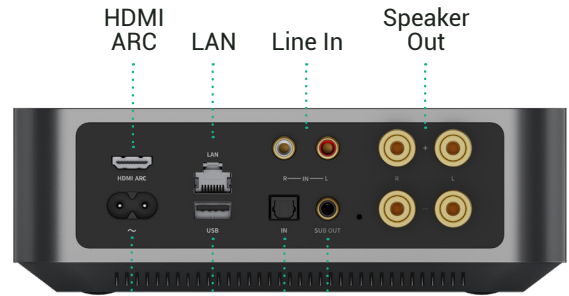

WiiM Amp

Versatile Streaming Amplifier

Status LED

Volume LED

Pause / Play / Wi-Fi / Reset / Volume +/-

100~240v AC Power

USB

Optical In

Sub Out

WiiM Amp embodies the ultimate streaming amplifier, crafted for devoted music lovers. It seamlessly integrates with a plethora of cutting-edge technologies, including Apple AirPlay 2, Google Chromecast, Alexa Music Cast, DLNA, Spotify Connect, and TIDAL Connect, all of which deliver an impeccable audio experience in Hi-Res, lossless quality while enabling multiroom functionality.

Specifications

Available Colours	<input type="radio"/> Silver <input checked="" type="radio"/> Space Grey
Amplifier	Class-D 60W/channel (8 Ω), 120W/channel (4 Ω)
Audio Input	Analog RCA, Digital Optical & HDMI ARC up to 24-bit/192kHz
Audio Output	Up to 24-bit/192kHz
EQ	24 preset EQ settings; 10-band graphic EQ, 4-band parametric EQ
Subwoofer Output	Bass management & adjustable crossover frequency, level, phase and latency

WiiM

WiiM Amp

Versatile Streaming Amplifier

Meet WiiM Amp

WiiM Amp embodies the ultimate streaming amplifier, crafted for devoted music lovers. It seamlessly integrates with a plethora of cutting-edge technologies, including Apple AirPlay 2, Google Chromecast, Alexa Music Cast, DLNA, Spotify Connect, and TIDAL Connect, all of which deliver an impeccable audio experience in Hi-Res, lossless quality while enabling multiroom functionality.